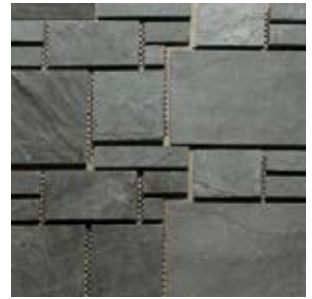

Add palatial elegance to your floor with SOLISTONE Versailles Slate. Slate tiles are fabricated into assorted sizes and then mounted on a heavy duty mesh backing for easy installation. Durable and dramatic, these large-format mosaics are ideal for an easy, outdoor paver installation.

Style	Modular Stone Tile
Tile Size	12" x 25"
Segment Sizes	3"-6"
Thickness	3/8" - 5/8"
Application	Interior/Exterior, Walls/Floors, Pavers

ANTOINETTE

EN VILLE

CHATEAU

MANSART

TRIANON