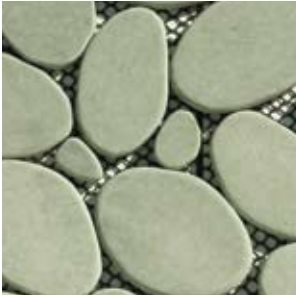

Royale Mosaic tiles are comprised of natural sandstone, limestone, quartzite and slate tiles. Reminiscent of our popular Decorative Pebble collection, the large format in the Royale Mosaic makes it ideal for exterior applications, including driveways, garden paths and pool decks.

Style	Interlocking Mesh Tile
Tile Size	18" x 18"
Pebble Size	3" - 6"
Thickness	1/2"
Application	Interior/Exterior, Walls/Floors

**ANDOA**

**ARABELA**

**JEBERO**

**TICUNA**