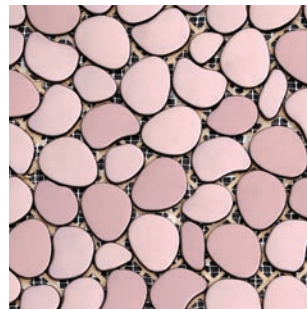

Metal Freeform Collection

Take natural design to the next level with SOLISTONE Metal Freeform mosaic tile. Fabricated in stainless steel and available in a selection of exquisite colors, each 12" x 12" interlocking tile adapts itself beautifully to create surfaces that will truly reflect your style.

Style	Interlocking Mesh Tile
Tile Size	12" x 12" (30 x 30cm)
Pebble Size	1" – 1.75" (2.54 – 4.45cm)
Thickness	.25" (.64cm)
Application	Exterior/Interior

Hairline Ti-plating

9001 Solar
Gold

9004 Orbit
Copper

9007 Astro
Steel

9010 Umbra
Black

Mirror Ti-plating

9005 Zenith
Black

9006 Radiant
Blue

9009 Ultraviolet
Purple

9011 Aurora
Purple

Stainless Steel Disk Collection

Stainless steel takes shape with the Stainless Steel Disks Collection. Available in four different sizes, this unique tile brings op-art inspiration to home décor and architectural design. Combining the masculine medium of metal with feminine, spherical curves, the disks add drama to any interior vertical surface.