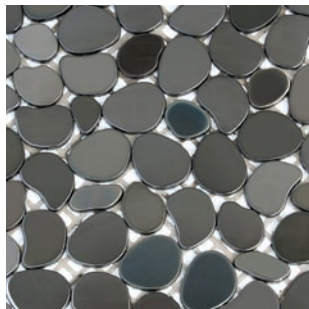

Metal Freeform Collection

Take natural design to the next level with SOLISTONE Metal Freeform mosaic tile. Fabricated in stainless steel and available in a selection of exquisite colors, each 12" x 12" interlocking tile adapts itself beautifully to create surfaces that will truly reflect your style.

Style	Interlocking Mesh Tile
Tile Size	12" x 12" (30 x 30cm)
Pebble Size	1" – 1.75" (2.54 – 4.45cm)
Thickness	.25" (.64cm)
Application	Exterior/Interior

Hairline Ti-plating

9001 Solar
Gold

9004 Orbit
Copper

9007 Astro
Steel

9010 Umbra
Black

Mirror Ti-plating

9005 Zenith
Black

9006 Radiant
Blue

9009 Ultraviolet
Purple

9011 Aurora
Purple

Stainless Steel Disk Collection

Stainless steel takes shape with the Stainless Steel Disks Collection. Available in four different sizes, this unique tile brings op-art inspiration to home décor and architectural design. Combining the masculine medium of metal with feminine, spherical curves, the disks add drama to any interior vertical surface.