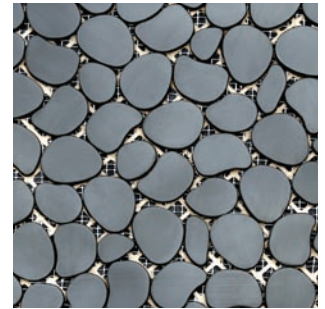

Metal Freeform Collection

Take natural design to the next level with SOLISTONE Metal Freeform mosaic tile. Fabricated in stainless steel and available in a selection of exquisite colors, each 12" x 12" interlocking tile adapts itself beautifully to create surfaces that will truly reflect your style.

Style	Interlocking Mesh Tile
Tile Size	12" x 12" (30 x 30cm)
Pebble Size	1" – 1.75" (2.54 – 4.45cm)
Thickness	.25" (.64cm)
Application	Exterior/Interior

Hairline Ti-plating

9001 Solar
Gold

9004 Orbit
Copper

9007 Astro
Steel

9010 Umbra
Black

Mirror Ti-plating

9005 Zenith
Black

9006 Radiant
Blue

9009 Ultraviolet
Purple

9011 Aurora
Purple

Stainless Steel Disk Collection

Stainless steel takes shape with the Stainless Steel Disks Collection. Available in four different sizes, this unique tile brings op-art inspiration to home décor and architectural design. Combining the masculine medium of metal with feminine, spherical curves, the disks add drama to any interior vertical surface.