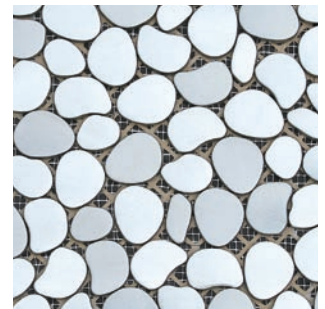

Metal Freeform Collection

Take natural design to the next level with SOLISTONE Metal Freeform mosaic tile. Fabricated in stainless steel and available in a selection of exquisite colors, each 12" x 12" interlocking tile adapts itself beautifully to create surfaces that will truly reflect your style.

Style	Interlocking Mesh Tile
Tile Size	12" x 12" (30 x 30cm)
Pebble Size	1" – 1.75" (2.54 – 4.45cm)
Thickness	.25" (.64cm)
Application	Exterior/Interior

Hairline Ti-plating

9001 Solar
Gold

9004 Orbit
Copper

9007 Astro
Steel

9010 Umbra
Black

Mirror Ti-plating

9005 Zenith
Black

9006 Radiant
Blue

9009 Ultraviolet
Purple

9011 Aurora
Purple

Stainless Steel Disk Collection

Stainless steel takes shape with the Stainless Steel Disks Collection. Available in four different sizes, this unique tile brings op-art inspiration to home décor and architectural design. Combining the masculine medium of metal with feminine, spherical curves, the disks add drama to any interior vertical surface.