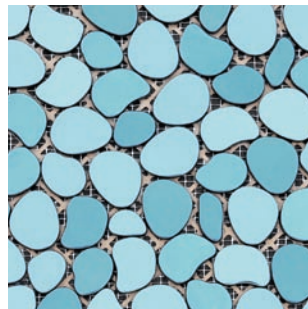

Metal Freeform Collection

Take natural design to the next level with SOLISTONE Metal Freeform mosaic tile. Fabricated in stainless steel and available in a selection of exquisite colors, each 12" x 12" interlocking tile adapts itself beautifully to create surfaces that will truly reflect your style.

Style	Interlocking Mesh Tile
Tile Size	12" x 12" (30 x 30cm)
Pebble Size	1" – 1.75" (2.54 – 4.45cm)
Thickness	.25" (.64cm)
Application	Exterior/Interior

Hairline Ti-plating

9001 Solar
Gold

9004 Orbit
Copper

9007 Astro
Steel

9010 Umbra
Black

Mirror Ti-plating

9005 Zenith
Black

9006 Radiant
Blue

9009 Ultraviolet
Purple

9011 Aurora
Purple

Stainless Steel Disk Collection

Stainless steel takes shape with the Stainless Steel Disks Collection. Available in four different sizes, this unique tile brings op-art inspiration to home décor and architectural design. Combining the masculine medium of metal with feminine, spherical curves, the disks add drama to any interior vertical surface.