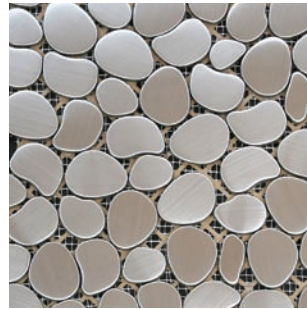

Metal Freeform Collection

Take natural design to the next level with SOLISTONE Metal Freeform mosaic tile. Fabricated in stainless steel and available in a selection of exquisite colors, each 12" x 12" interlocking tile adapts itself beautifully to create surfaces that will truly reflect your style.

Style	Interlocking Mesh Tile
Tile Size	12" x 12" (30 x 30cm)
Pebble Size	1" – 1.75" (2.54 – 4.45cm)
Thickness	.25" (.64cm)
Application	Exterior/Interior

Hairline Ti-plating

9001 Solar
Gold

9004 Orbit
Copper

9007 Astro
Steel

9010 Umbra
Black

Mirror Ti-plating

9005 Zenith
Black

9006 Radiant
Blue

9009 Ultraviolet
Purple

9011 Aurora
Purple

Stainless Steel Disk Collection

Stainless steel takes shape with the Stainless Steel Disks Collection. Available in four different sizes, this unique tile brings op-art inspiration to home décor and architectural design. Combining the masculine medium of metal with feminine, spherical curves, the disks add drama to any interior vertical surface.