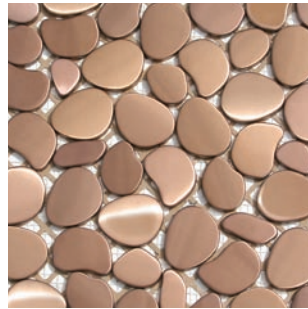

Metal Freeform Collection

Take natural design to the next level with SOLISTONE Metal Freeform mosaic tile. Fabricated in stainless steel and available in a selection of exquisite colors, each 12" x 12" interlocking tile adapts itself beautifully to create surfaces that will truly reflect your style.

Style	Interlocking Mesh Tile
Tile Size	12" x 12" (30 x 30cm)
Pebble Size	1" – 1.75" (2.54 – 4.45cm)
Thickness	.25" (.64cm)
Application	Exterior/Interior

Hairline Ti-plating

9001 Solar
Gold

9004 Orbit
Copper

Stainless steel takes shape with the Stainless Steel Disks Collection. Available in four different sizes, this unique tile brings op-art inspiration to home décor and architectural design. Combining the masculine medium of metal with feminine, spherical curves, the disks add drama to any interior vertical surface.

Description	Stainless Steel
Style	Tile
Tile Size	3", 6", 9" and 12" (7.62 – 30cm)
Thickness	.5" (1.27cm)
Application	Interior, Vertical

Astro