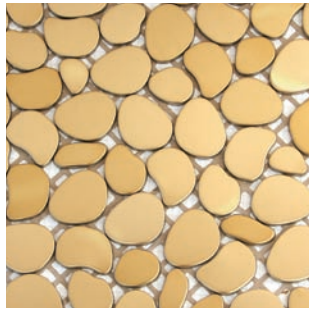

Metal Freeform Collection

Take natural design to the next level with SOLISTONE Metal Freeform mosaic tile. Fabricated in stainless steel and available in a selection of exquisite colors, each 12" x 12" interlocking tile adapts itself beautifully to create surfaces that will truly reflect your style.

Style	Interlocking Mesh Tile
Tile Size	12" x 12" (30 x 30cm)
Pebble Size	1" – 1.75" (2.54 – 4.45cm)
Thickness	.25" (.64cm)
Application	Exterior/Interior

Hairline Ti-plating

9001 Solar
Gold

9004 Orbit
Copper

Stainless steel takes shape with the Stainless Steel Disks Collection. Available in four different sizes, this unique tile brings op-art inspiration to home décor and architectural design. Combining the masculine medium of metal with feminine, spherical curves, the disks add drama to any interior vertical surface.

Description	Stainless Steel
Style	Tile
Tile Size	3", 6", 9" and 12" (7.62 – 30cm)
Thickness	.5" (1.27cm)
Application	Interior, Vertical

Astro